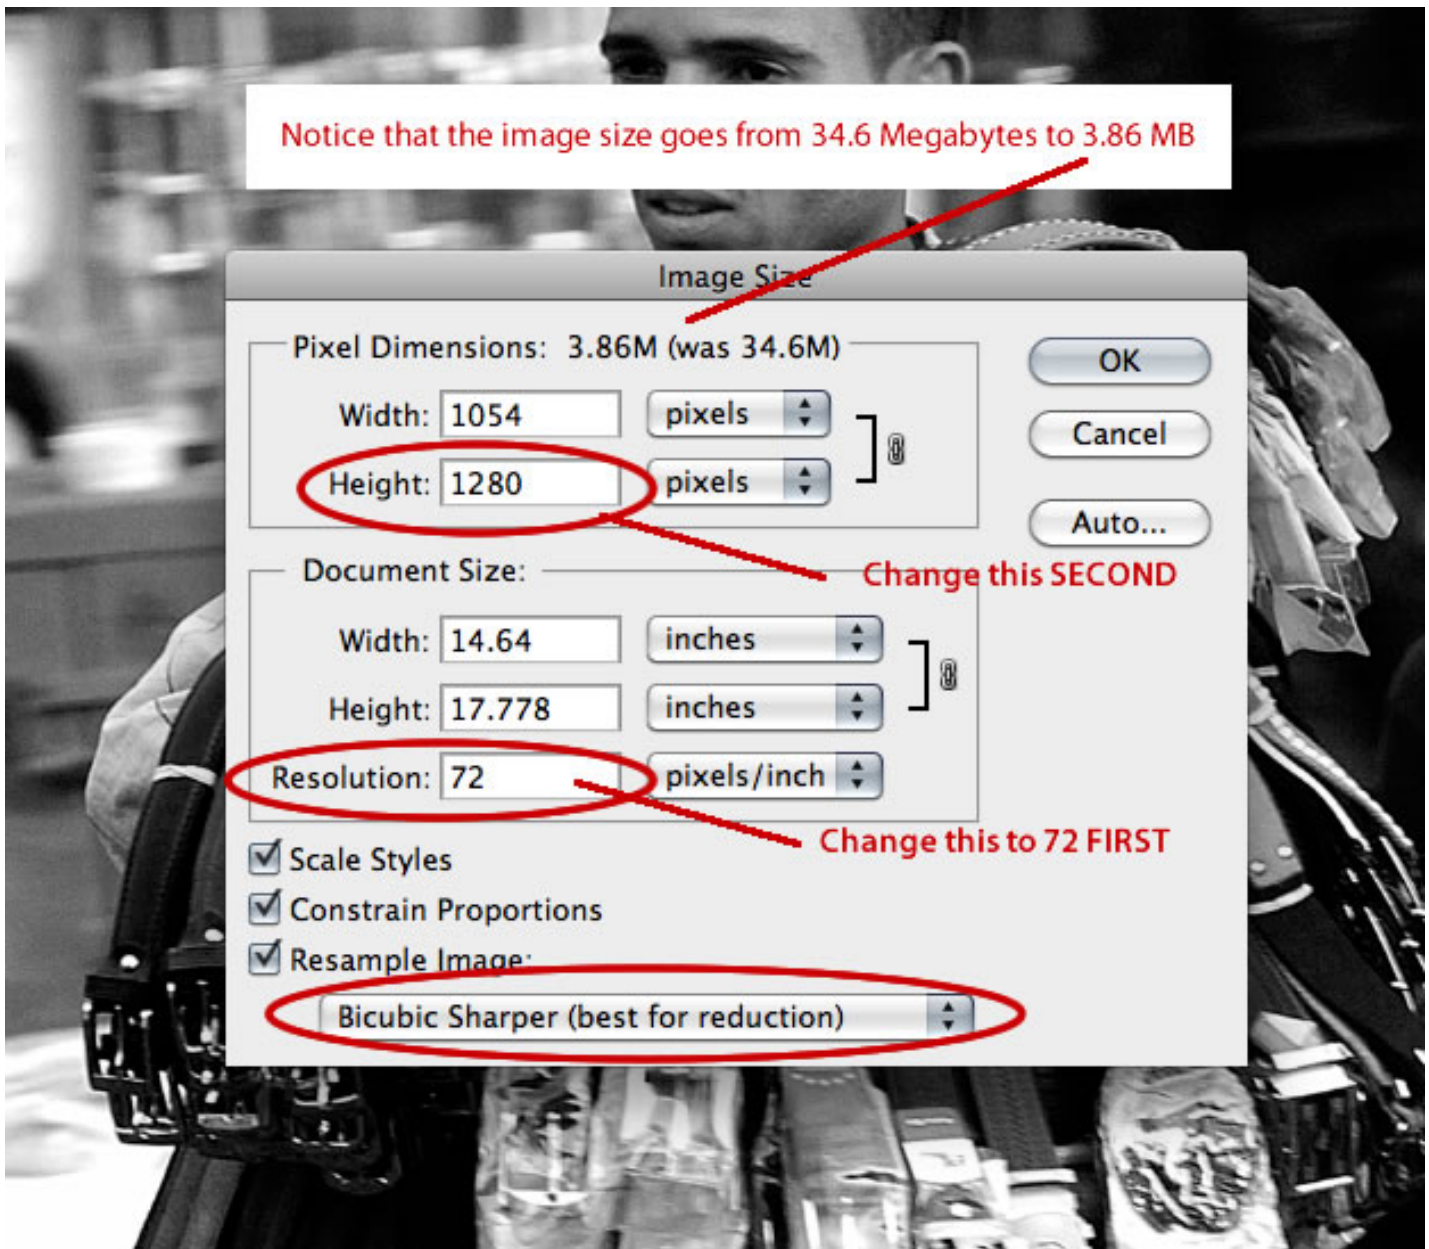

## To resize for entry into FCCC Digital Comp...

Original Optimized 2-Up 4-Up

JPEG  
769.3K  
140 sec @ 56.6 Kbps

The JPG file will be 769.3 Kilobytes

100 quality

Preset: JPEG Max

JPEG

Maximum

Metadata: None

Color Table

Image Size

W: 1054 px

Percent: 100 %

H: 1280 px

Quality: Bicubic Sharper

Animation